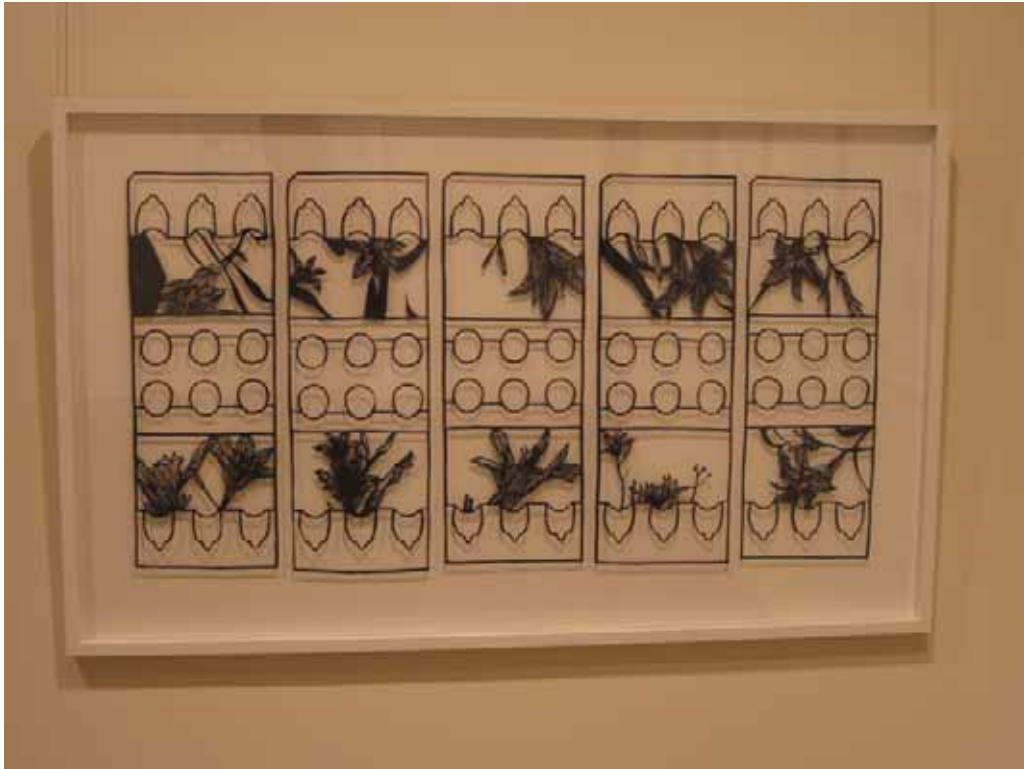

Acrylic paint on canvas

177 x 153 cm

\$11,000

SUSIE PASCOE: KOUL'A KAMPANU [BIG STONE] (2008)

Acrylic paint on canvas

176 x 156 cm

\$11,000

DORIS PLATT: UNTITLED (2010)

Acrylic paint on canvas

82 x 75 cm

\$4,400

ESTUARY I (2009)

Oil on linen
60 x 200 cm
\$7,000

ESTUARY II (2009)

Oil on linen
60 x 200 cm
\$7,000

ESTUARY III (2009)

Oil on linen
60 x 200 cm
\$7,000

TIGER LILY (2008)
Canson Mi-Teintes paper
53 x 100 cm
\$4,400

HE SAID THAT HE WAS CLEAN, BUT THAT WASN'T THE POINT (2010)

Paper
82 x 72 cm
\$3,300

Andrew Baker Art Dealer

26 Brookes Street • Bowen Hills Qld 4006