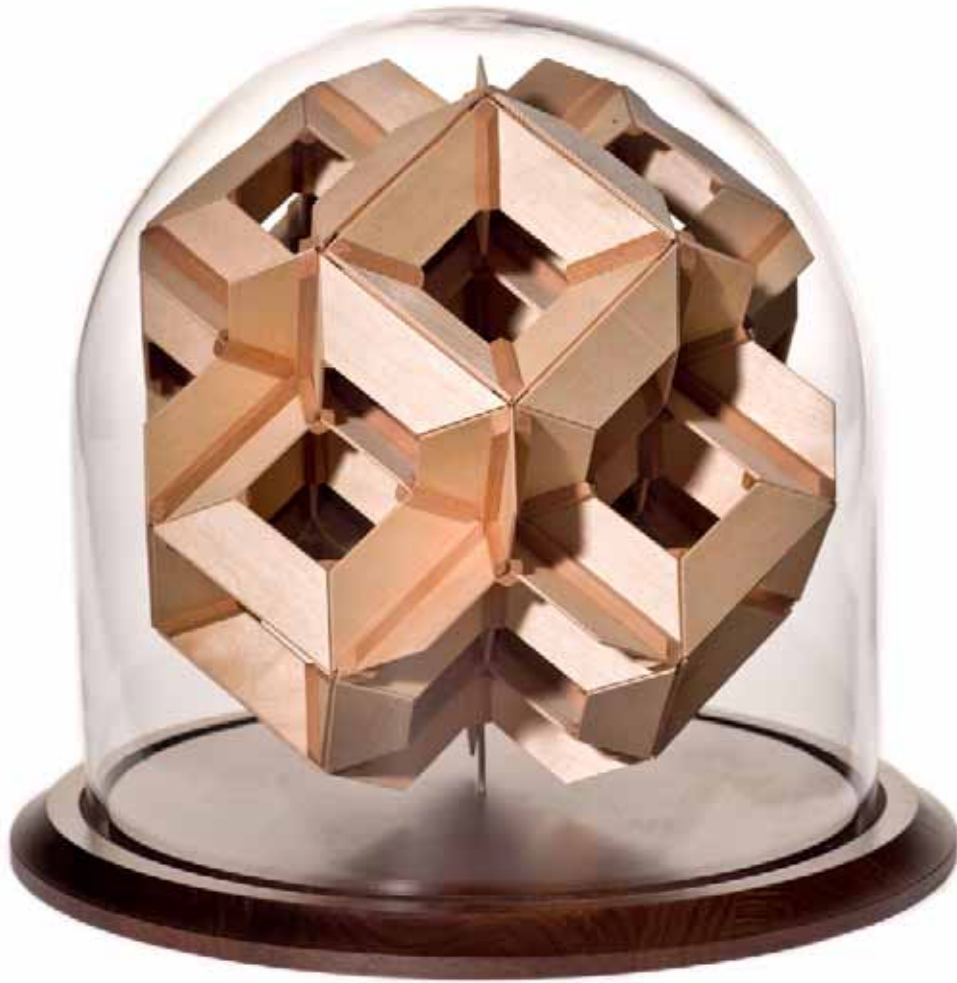

Stainless steel

59 x 118 x 59 cm

\$22,000

LINCOLN AUSTIN: A COMMON THREAD (2010)

Polyester thread, perspex, glass, wood, brass

18 x 23 x 18 cm

\$4,400

LINCOLN AUSTIN: STACK [DOPIODODECAPHONIC] (2010)

Speakers, solder, glass, wood, brass

16 x 23 x 16 cm

\$5,500

LINCOLN AUSTIN: CRATE (2010)
Beech plywood, cedar, glass, wood, brass
34 x 33 x 34 cm
\$6,600

LINCOLN AUSTIN: WATER WILL FIND ITS OWN LEVEL (2010)

Balsa, gesso, enamel paint, glass, wood, brass

30 x 51 x 30 cm

\$6,600

LEONARD BROWN: THE PRIEST'S HAT (1992)

Oil on linen
152 x 122 cm
\$16,500

LEONARD BROWN: FOR THE END OF TIME
[IN REGARD TO CEZANNE'S APPLES [1892-1992] (1992)