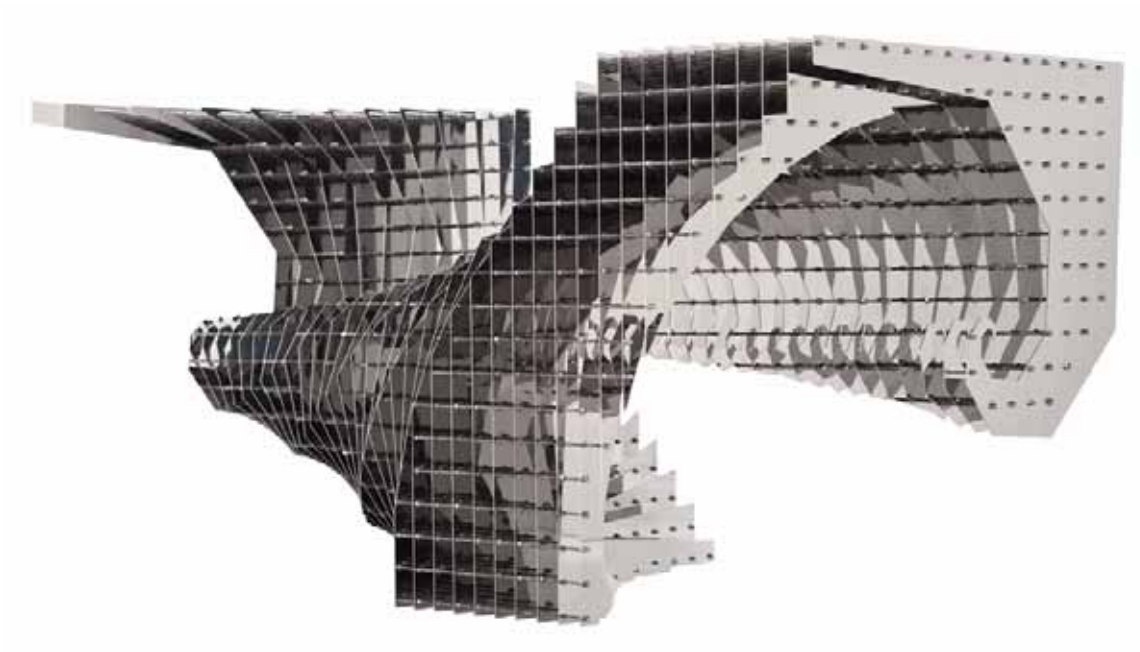

LINCOLN AUSTIN: TONGUE TWISTER (2010)

Stainless steel

59 x 118 x 59 cm

$22,000