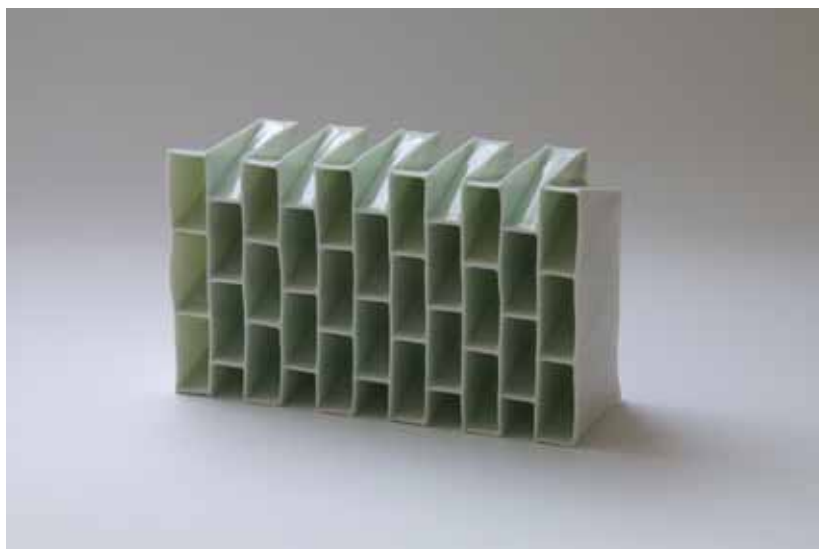

SANCTUARY III (2012)

Porcelain with glaze

13 x 22 x 7 cm

$1,100