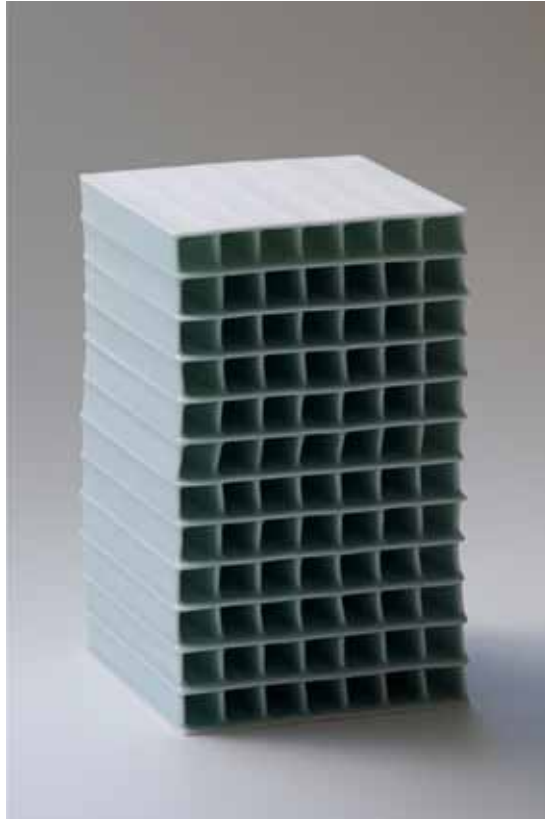

SANCTUARY V (2012)

Porcelain with glaze

18 x 11 x 11 cm

$990