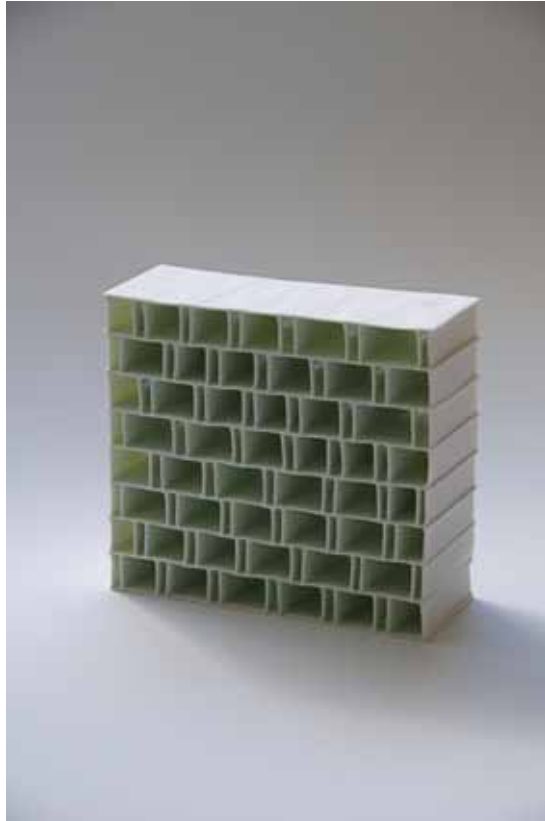

Porcelain with glaze

19 x 10 x 10 cm

\$990

**SANCTUARY V (2012)**

Porcelain with glaze

18 x 11 x 11 cm

\$990

**SANCTUARY VI (2012)**