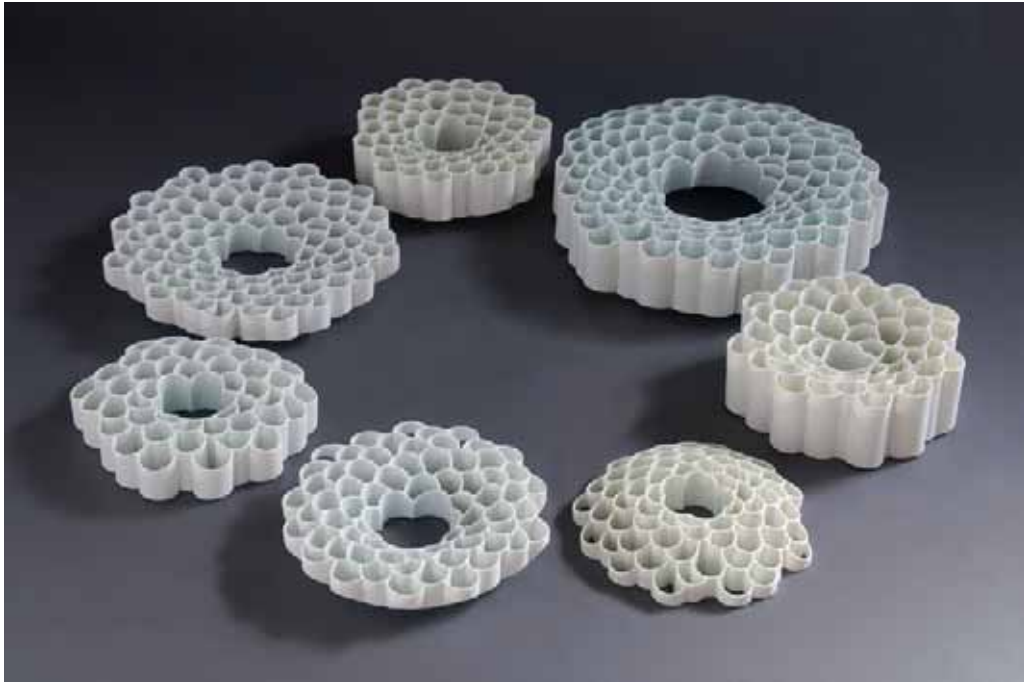

Porcelain with glaze

9 x 24 x 13 cm

\$990

**FORGOTTEN FLOWERS (2011)**

Porcelain with glaze

Size variable—7 x 30 x 32 cm (Largest piece)

\$7,700

**FORGOTTEN FLOWER V (2012)**