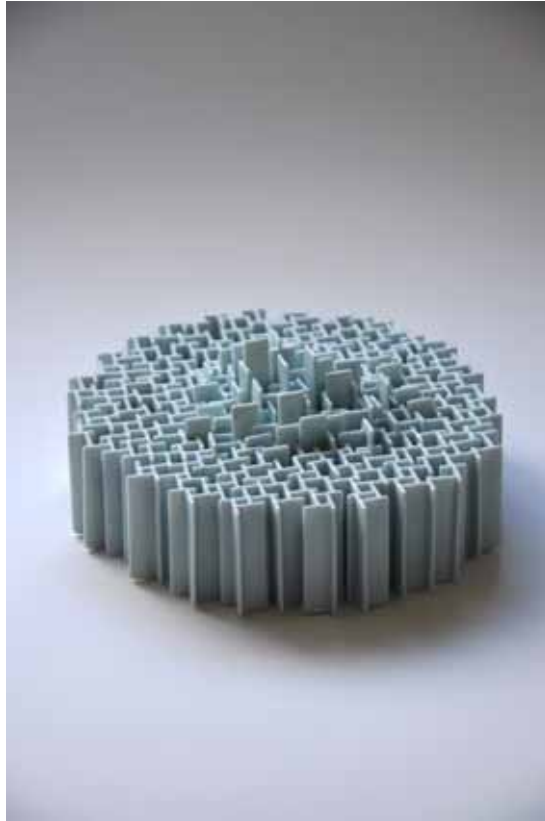

KAGEROU [MIRAGE] I (2012)

Porcelain with glaze

9 x 23 x 21 cm

$1,320