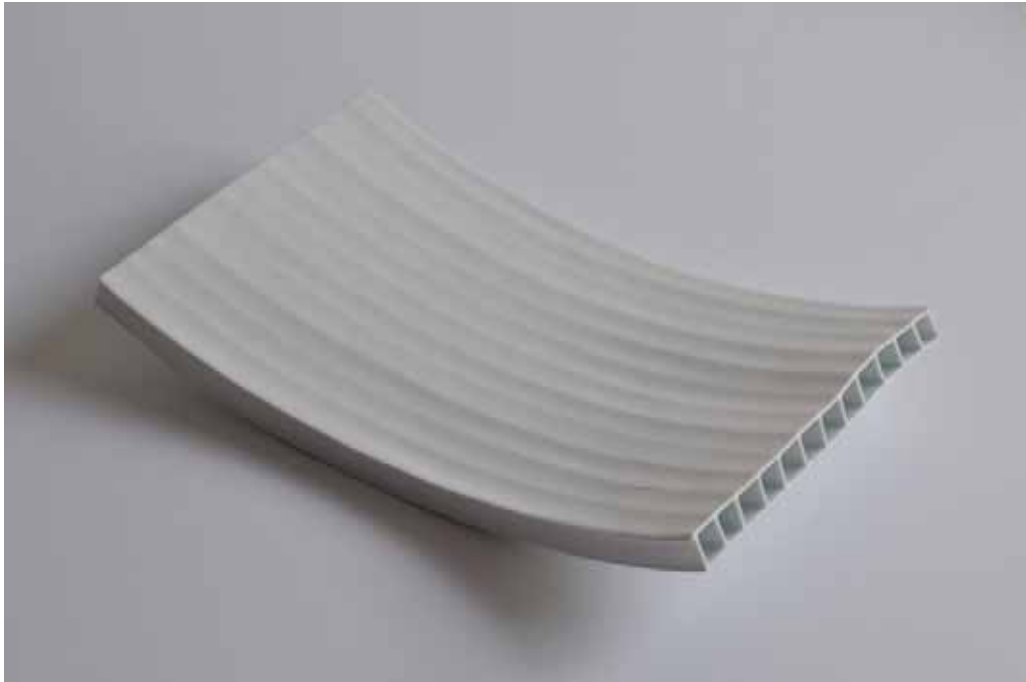

#### **PUBLIC COLLECTIONS**

- Department of Justice and Attorney General, Queensland  
Gold Coast City Art Gallery, Bundall, Queensland

**ARC I (2006)**

Porcelain

15 x 33 x 7 cm

\$2,200

**ARC II (2006)**  
Porcelain  
5 x 32 x 19 cm  
\$2,200

**ARC III (2006)**

Porcelain

3 x 37 x 19 cm

\$2,200

**ARC IV (2006)**

Porcelain

3 x 34 x 18 cm

\$2,200