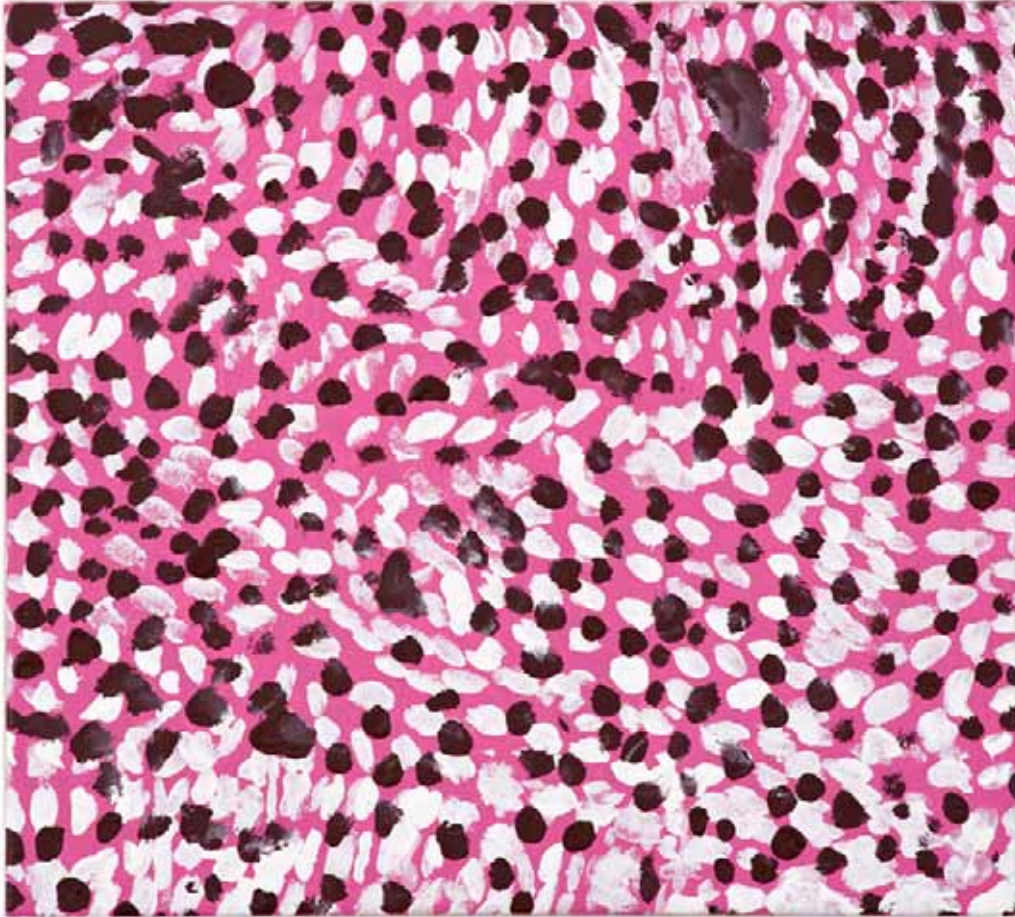

AKAY KOO'OILA: PO'AL [BUSH FRUIT] (2010)

Acrylic paint on linen

46 x 51 cm

$1,100