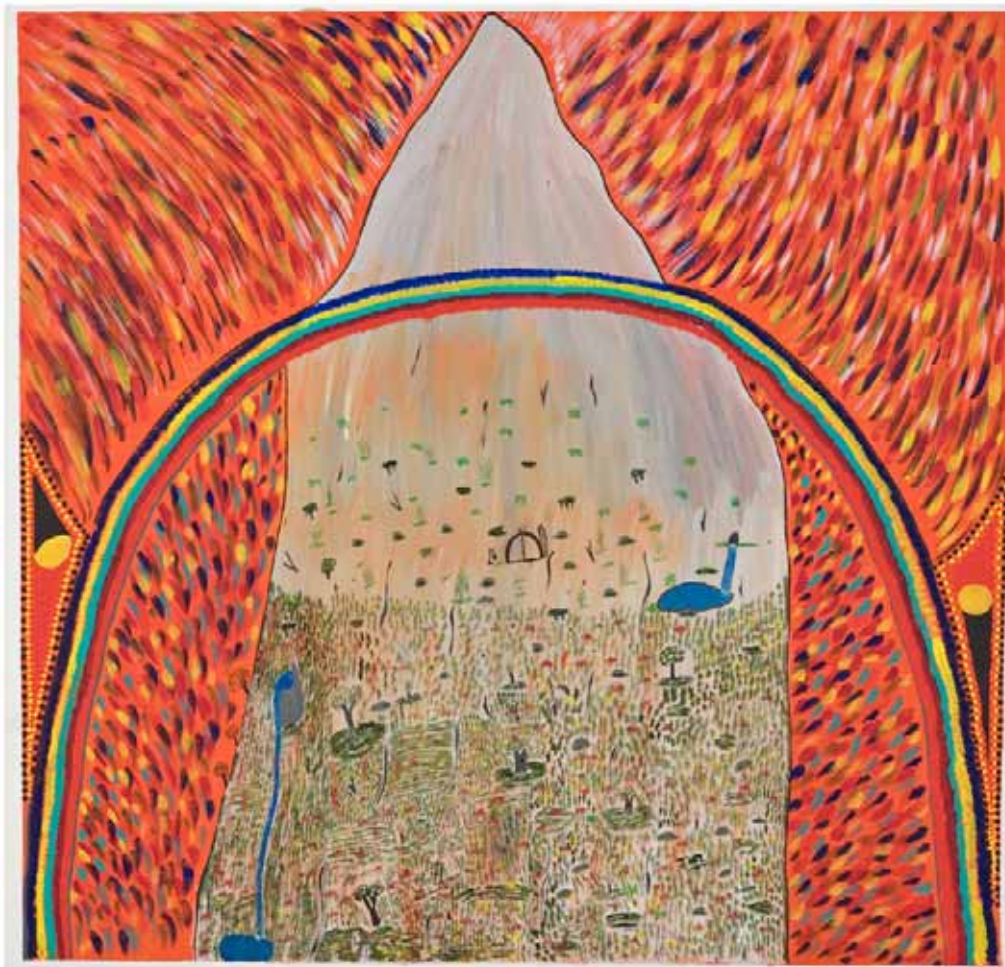

MARGARET JANE POOTCHEMUNKA: UNTITLED (2010)

Acrylic on linen

96 x 100 cm

$1,980