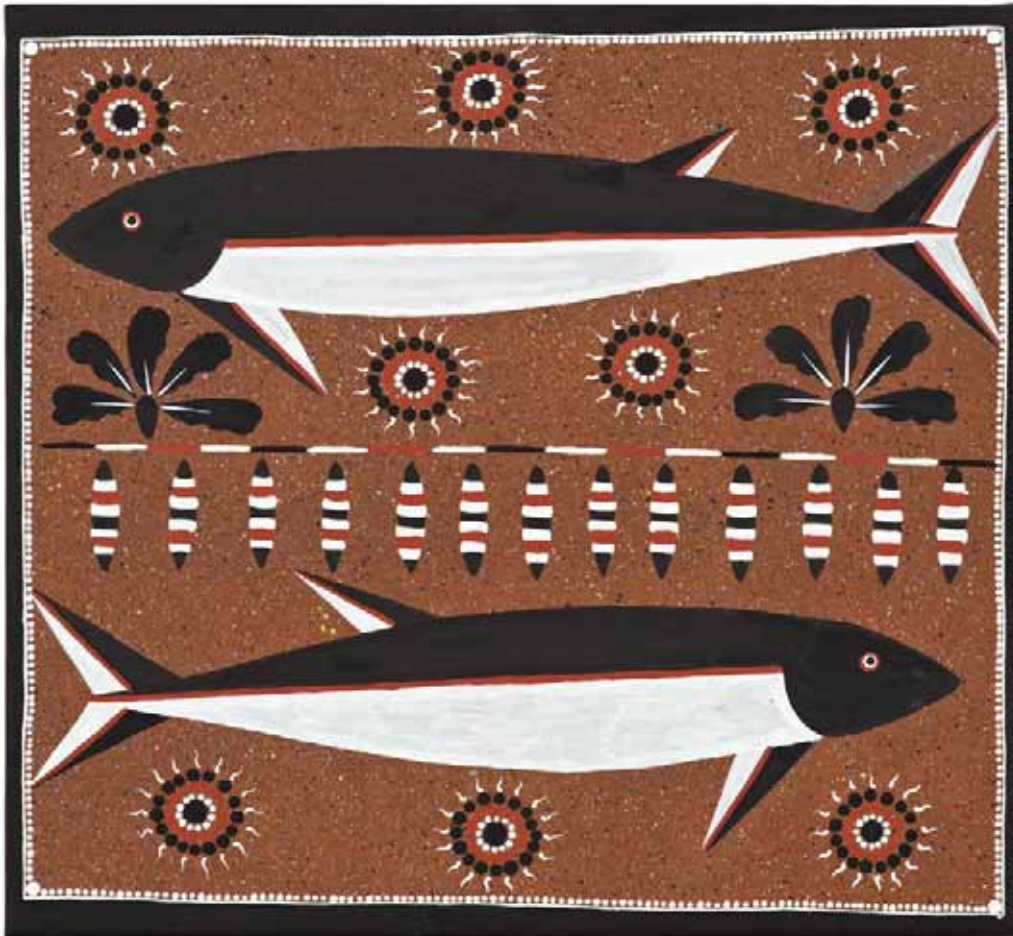

Ochres and charcoal with acrylic binder on linen

43 x 94 cm

\$3,300

RON YUNKAPORTA: BODY PAINT #2 (2010)

Ochres and charcoal with acrylic binder on linen

43 x 94 cm

\$3,300

THAAPITCH [DALE AMPEBEGAN]: BONEFISH STORY PLACE (2010)